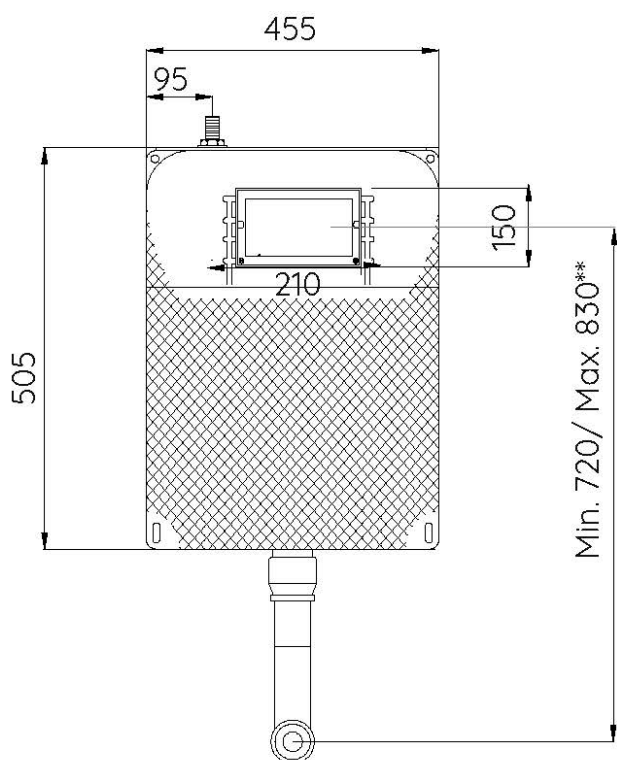

Kariba 6E

Concealed cistern for floor-standing wc, max. capacity 6lt

DESCRIPTION

Concealed cistern for floor-standing or squat WC (with dedicated extension).
Ideal for integration with state-of-the-art sanitary ware that is also certified for reduced flushing.

Assembly operations in 8 minutes

FLEXVALVE

Monoblock container

Lago system

NORMA-PLUS float valve, acoustic cl.1, LGA-TUV (standard for code 375406)

100% Made in Italy

TECHNICAL NOTES

- 6lt high density PE monoblock container with a nominal thickness of 85mm and without joints
- Repairable in case of accidental drilling
- Plaster holder fixing mesh (according to code)
- Extruded closed-cell PE insulation, anti-condensate and soundproofing with thermal resistance
- FlexValve: discharge valve with silicon gasket. Made of polypropylene with silicone additive (PTE)
- NORMA-PLUS float valve, acoustic class 1, LGA-TUV approved adjustable between 6 and 4.5lt (standard for code 375406)
- Maintenance operations without using tools
- Pneumatisable without the need to replace internal components

DIMENSIONS

** con prolunga cod 305118 Max 1050
** with extension code 305118 Max 1050

** Min. 0.5 mm di muro
** Min. 0.5 mm of wall

STANDARD SUPPLY

- Dismountable stop valve 3/8"-3/8" including fitting 1/2"-3/8"
- Adjustable discharge pipe up to 100 mm with polystyrene cover and conical gasket
- Protection template to shape perimeter of tiles or plaster
- Construction site protection cap for discharge pipe

PACKAGING

CODE	PCS	LxDxH	KG
375406	1	565x110x715 mm	3,6

ACCESSORIES AND SPARE PARTS

ACCESSORI INCLUSI
INCLUDED

cod 300388

cod 300338*

cod 305229

cod 304025