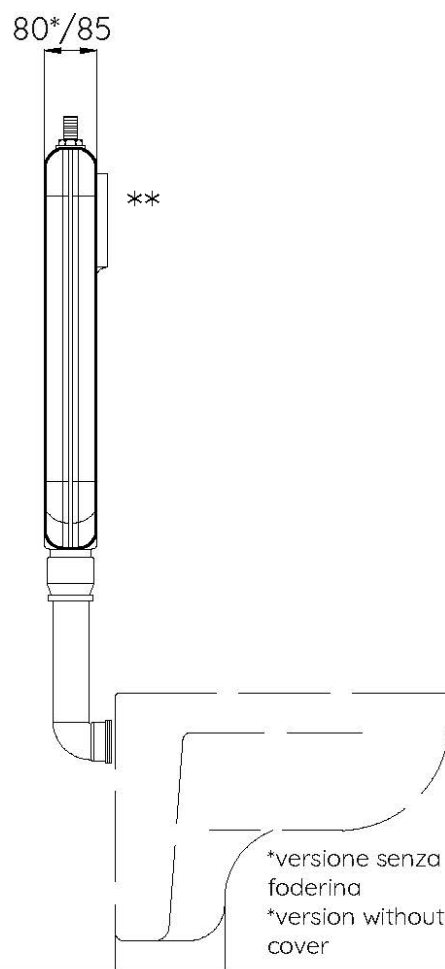

Kariba 6E

Concealed cistern for floor-standing wc, max. capacity 6lt

DESCRIPTION

Concealed cistern for floor-standing or squat WC (with dedicated extension).
Ideal for integration with state-of-the-art sanitary ware that is also certified for reduced flushing.

FEATURES

Features and plus

For floor-standing Wc (or squat wc with dedicated extension)

6lt in-wall cistern (adjustable to 4.5lt)

Dual flush with adjustable partial flush (from 2.5 to 3.5lt)

Maintenance operations in 3 minutes

Assembly operations in 8 minutes

FLEXVALVE

Monoblock container

Lago system

NORMA-PLUS float valve, acoustic cl.1, LGA-TUV (standard for code 375406)

100% Made in Italy

TECHNICAL NOTES

- 6lt high density PE monoblock container with a nominal thickness of 85mm and without joints
- Repairable in case of accidental drilling
- Plaster holder fixing mesh (according to code)
- Extruded closed-cell PE insulation, anti-condensate and soundproofing with thermal resistance
- FlexValve: discharge valve with silicon gasket. Made of polypropylene with silicone additive (PTE)
- NORMA-PLUS float valve, acoustic class 1, LGA-TUV approved adjustable between 6 and 4.5lt (standard for code 375406)
- Maintenance operations without using tools
- Pneumatisable without the need to replace internal components

DIMENSIONS

** con prolunga cod 305118 Max 1050
** with extension code 305118 Max 1050

** Min. 0.5 mm di muro
** Min. 0.5 mm of wall

STANDARD SUPPLY

- Dismountable stop valve 3/8"-3/8" including fitting 1/2"-3/8"
- Adjustable discharge pipe up to 100 mm with polystyrene cover and conical gasket
- Protection template to shape perimeter of tiles or plaster
- Construction site protection cap for discharge pipe