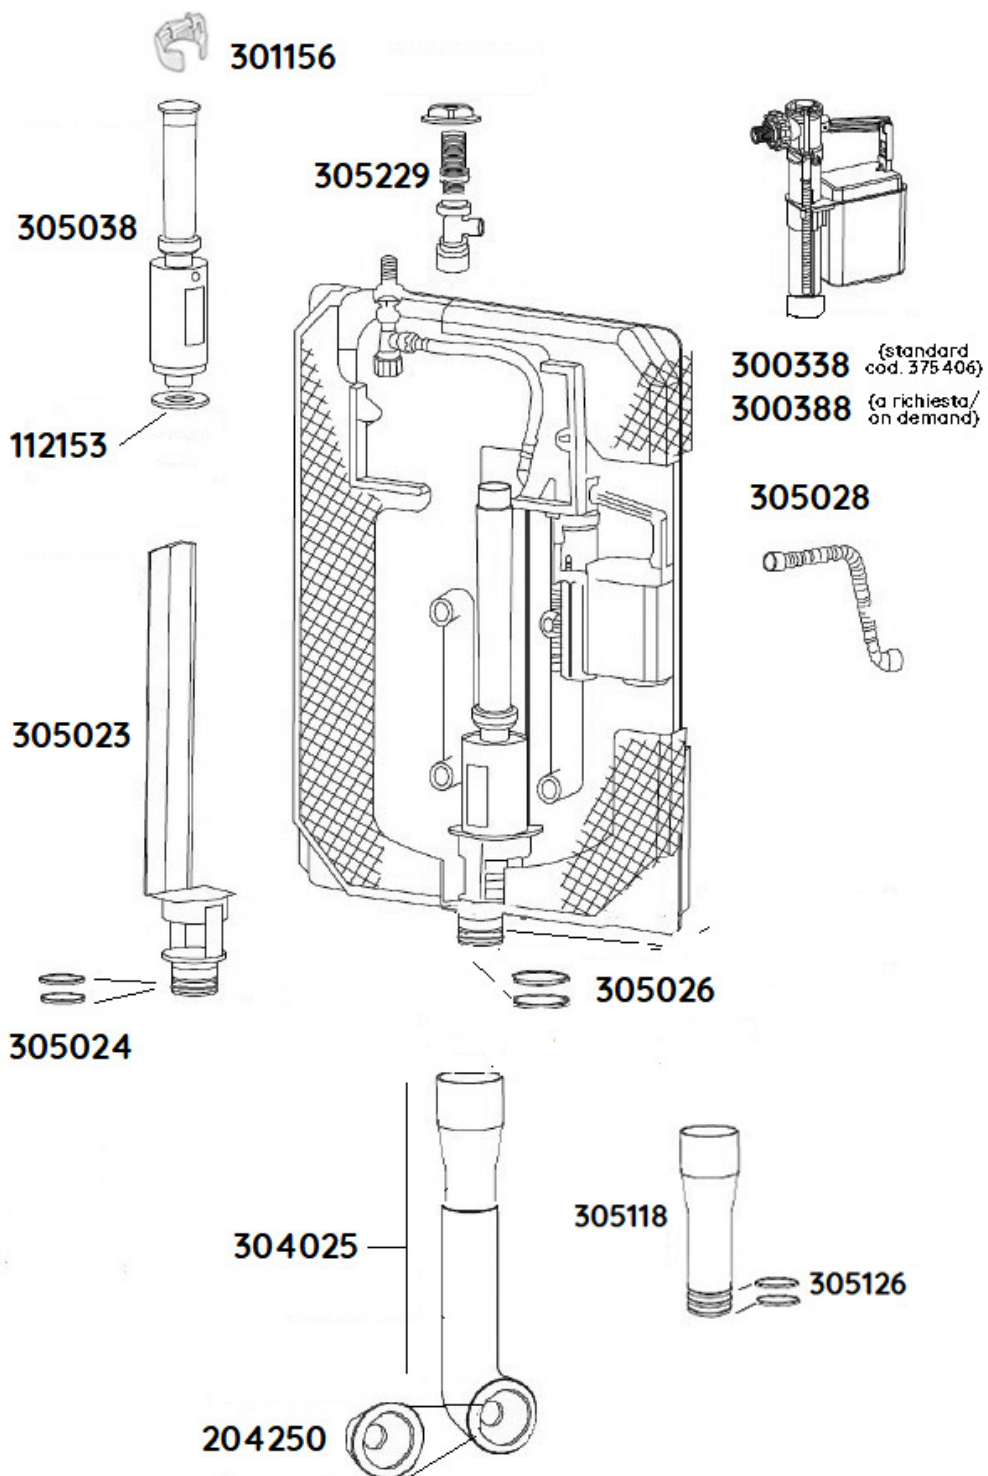

Kariba 6E

Concealed cistern for floor-standing wc, max. capacity 6lt

DESCRIPTION

Concealed cistern for floor-standing or squat WC (with dedicated extension).
Ideal for integration with state-of-the-art sanitary ware that is also certified for reduced flushing.

FEATURES

Features and plus

For floor-standing Wc (or squat wc with dedicated extension)

6lt in-wall cistern (adjustable to 4.5lt)

Dual flush with adjustable partial flush (from 2.5 to 3.5lt)

Maintenance operations in 3 minutes

IT NEEDS TO BE INTEGRATED WITH DUAL COUNTERPLATE COD. 317010

S

ON DEMAND

- Dual counter-plate
- Dual flush plate Fidia/Itaka/Aurea
- Wall mounting kit
- Pipe with rosette
- Squat WC extension
- Pneu system

PACKAGING

CODE	PCS	LxDxH	KG
375406	1	565x110x715 mm	3,6

ACCESSORIES AND SPARE PARTS

ACCESSORI INCLUSI
INCLUDED

cod 300388

cod 300338*

cod 305229

cod 304025