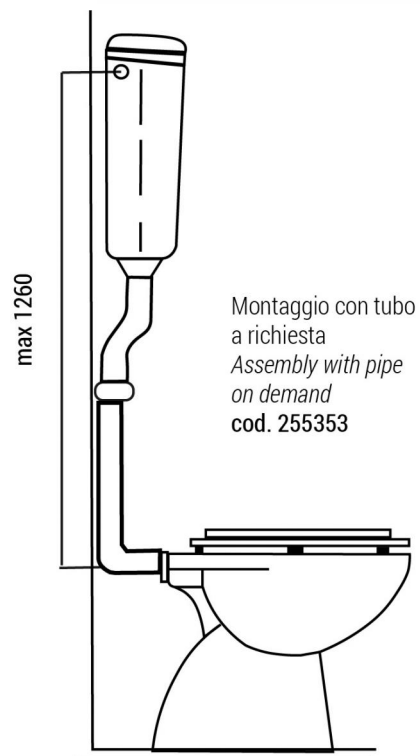

KARIBA exposed cisterns are equipped with a fast and silent float valve with various water connection possibilities.

Each cistern is produced with top quality materials and with components 100% tested in production with water supply.

FEATURES

Features and plus

Low-medium position

Double triple action button: total discharge - start/stop - partial discharge

6-9lt in-wall cistern

100% Made in Italy

TECHNICAL NOTES

- Capacity 9 lt to 6 lt
- Central triple action button: total discharge, start/stop, partial discharge
- ABS body with anti-ageing treatment
- Anti-condensation and soundproofing insulation
- Water connection possible in two positions: right or left
- Norma float-valve

STANDARD SUPPLY

- Stop valve (according to code)
- Wall mounting accessory kit
- Discharge pipe
- Connection gaskets

S

ON DEMAND

- Pneumatic lifting device cod. 400021
- Pneumatic controls

PACKAGING

CODE	PCS	LxWxH	WEIGHT
KARIBA 2008 DUO	1	450x136x420 mm	2.7 kg

S

DIMENSIONS

SPARE PARTS

S

LIST

CODE	DESCRIPTION
115124	Spacer
111041	Anchor
300802	Stop valves
300750	Lid with flush buttons
420018	Partial flush button

CODE	DESCRIPTION
420019	Total flush button
300386	"Norma" float-valve 3/8"
300162	Discharge valve
112153	Silicon gasket
205433	Pipe 50x40x320mm
205333	Pipe 50x32x320mm
300842	Cistern fixing accessories kit and connection gaskets Ø40
300843	Cistern fixing accessories kit and connection gaskets Ø32
204244	White clamp gasket for pipe coupling
204140	Black clamp gasket ø 40 mm for WC coupling
204132	Black clamp gasket ø 32 mm for WC coupling