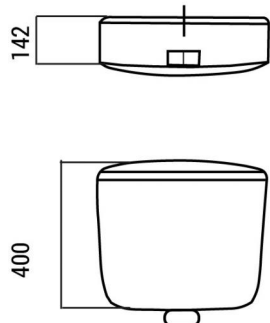

STANDARD SUPPLY

- Stop valve (according to code)
- Wall mounting accessory kit
- Discharge pipe
- Connection gaskets

S

ON DEMAND

- Pneumatic lifting device cod. 400021
- Pneumatic controls

PACKAGING

CODE	PCS	LxWxH	WEIGHT
KARIBA 2008 DUO	1	450x136x420 mm	2.7 kg

PACKAGING

packaging		pcs	L-P-H
	single	1	450x136x420
	multiple	5	750x470x440
	pallet	100	122x122X2320

MODELS:

CODE	DESCRIPTION
325120	KARIBA 2008 DUO WHITE-PIPE Ø 40 mm
325111	KARIBA 2008 DUO white,pipe Ø 40mm WITHOUT STOP-VALVE
325132	KARIBA 2008 DUO WHITE-PIPE Ø 32 mm

S

DIMENSIONS

SPARE PARTS

S

LIST

CODE	DESCRIPTION
115124	Spacer
111041	Anchor
300802	Stop valves
300750	Lid with flush buttons
420018	Partial flush button

CODE	DESCRIPTION
420019	Total flush button
300386	"Norma" float-valve 3/8"
300162	Discharge valve
112153	Silicon gasket
205433	Pipe 50x40x320mm
205333	Pipe 50x32x320mm
300842	Cistern fixing accessories kit and connection gaskets Ø40
300843	Cistern fixing accessories kit and connection gaskets Ø32
204244	White clamp gasket for pipe coupling
204140	Black clamp gasket ø 40 mm for WC coupling
204132	Black clamp gasket ø 32 mm for WC coupling