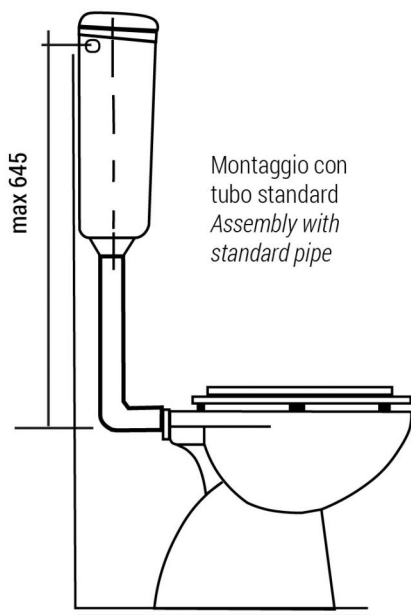

FEATURES

Features and plus

Low-medium position

Double triple action button: total discharge - start/stop - partial discharge

6-9lt in-wall cistern

100% Made in Italy

TECHNICAL NOTES

- Capacity 9 lt to 6 lt
- Central triple action button: total discharge, start/stop, partial discharge
- ABS body with anti-ageing treatment
- Anti-condensation and soundproofing insulation
- Water connection possible in two positions: right or left
- Norma float-valve

STANDARD SUPPLY

- Stop valve (according to code)
- Wall mounting accessory kit
- Discharge pipe
- Connection gaskets

S

ON DEMAND

- Pneumatic lifting device cod. 400021
- Pneumatic controls

PACKAGING

CODE	PCS	LxWxH	WEIGHT
KARIBA 2008 DUO	1	450x136x420 mm	2.7 kg

S

DIMENSIONS

SPARE PARTS

S

LIST

CODE	DESCRIPTION
115124	Spacer
111041	Anchor
300802	Stop valves
300750	Lid with flush buttons
420018	Partial flush button

CODE	DESCRIPTION
420019	Total flush button
300386	"Norma" float-valve 3/8"
300162	Discharge valve
112153	Silicon gasket
205433	Pipe 50x40x320mm
205333	Pipe 50x32x320mm
300842	Cistern fixing accessories kit and connection gaskets Ø40
300843	Cistern fixing accessories kit and connection gaskets Ø32
204244	White clamp gasket for pipe coupling
204140	Black clamp gasket ø 40 mm for WC coupling
204132	Black clamp gasket ø 32 mm for WC coupling