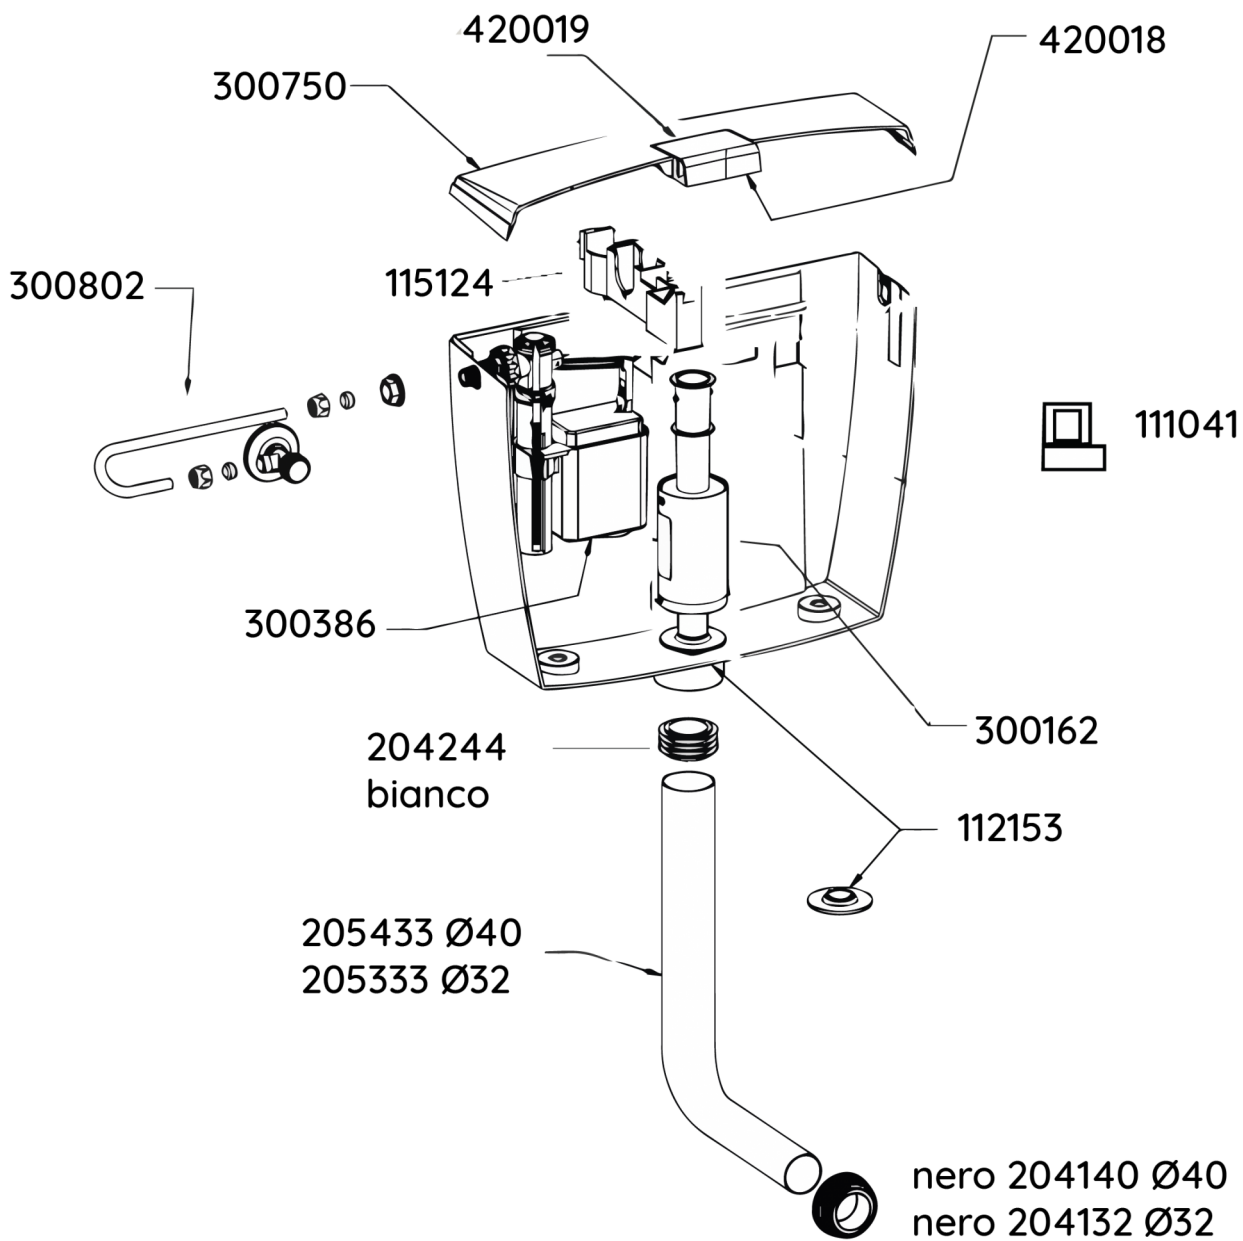

KARIBA 2008 DUO

Exposed cistern for low or medium position installations.

DESCRIPTION

KARIBA 2008 DUO exposed flush cistern is suitable for low- or medium-position installations.

KARIBA 2008 DUO is made with an anti-ageing ABS body and is equipped with a double triple-action button: full discharge, partial discharge, start/stop.

FEATURES

Features and plus

Low-medium position

Double triple action button: total discharge - start/stop - partial discharge

6-9lt in-wall cistern

100% Made in Italy

TECHNICAL NOTES

- Capacity 9 lt to 6 lt
- Central triple action button: total discharge, start/stop, partial discharge
- ABS body with anti-ageing treatment
- Anti-condensation and soundproofing insulation
- Water connection possible in two positions: right or left
- Norma float-valve

S

DIMENSIONS

SPARE PARTS

S

LIST

CODE	DESCRIPTION
115124	Spacer
111041	Anchor
300802	Stop valves
300750	Lid with flush buttons
420018	Partial flush button

CODE	DESCRIPTION
420019	Total flush button
300386	"Norma" float-valve 3/8"
300162	Discharge valve
112153	Silicon gasket
205433	Pipe 50x40x320mm
205333	Pipe 50x32x320mm
300842	Cistern fixing accessories kit and connection gaskets Ø40
300843	Cistern fixing accessories kit and connection gaskets Ø32
204244	White clamp gasket for pipe coupling
204140	Black clamp gasket ø 40 mm for WC coupling
204132	Black clamp gasket ø 32 mm for WC coupling

ACCESSORIES ON DEMAND

CODE	DESCRIPTION
400021	Pneumatic lifting device
215313	Pipe 50x32x1000
215363	Pipe 50x32x600
255353	Dismountable pipe 53x32x935
400101	Flush-mounted white pneu button
400103	Wall-mounted white pneu button
300336	NORMA-PLUS float valve, acoustic cl.1, LGA-TUV approved